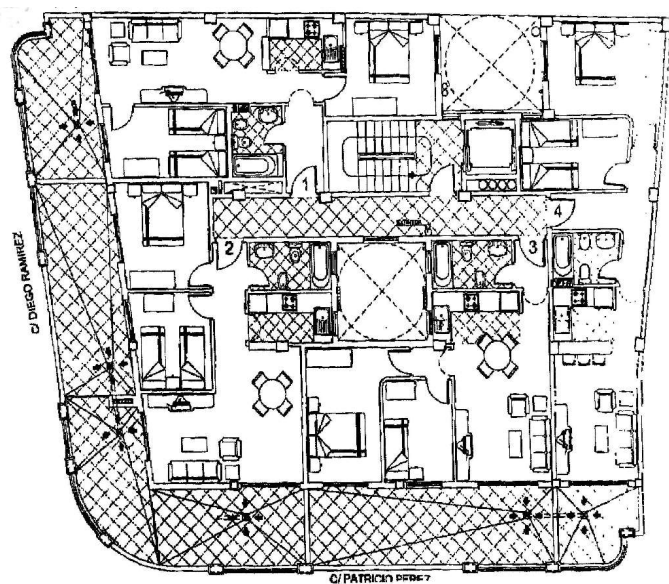

One of just four, previously un-released penthouse apartments in the centre of Torre Vieja, just up from the Nautical Club available for immediate occupation

* Superb location * 63m2 living space plus 7m2 terrace * 2 Bed * 1 Bath * Excellent finish

Prices from (Euros): €146,500 (c.£100,000)

TEL +44 (0)1483 304967

www.solimarco.com
admin@solimarco.net

FAX +44 (0)1483 839324

Hill Place House, 15 Harvey Road, Guildford, Surrey GU1 3SG

Also at: 60 High Street, Godalming, Surrey GU7 1DU and other Associated Offices in Europe

Affordable overseas homes . . . direct from the builder

All details supplied in good faith but do not constitute any representation, offer or contract