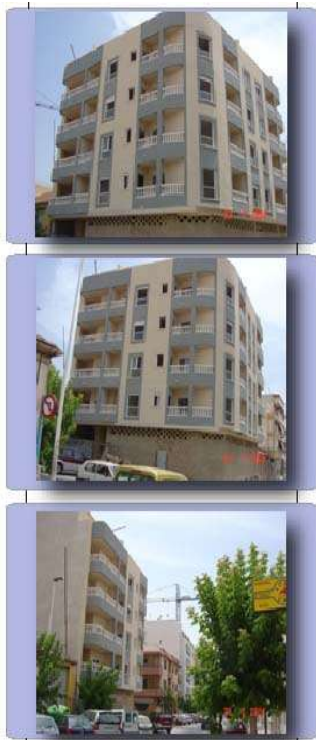

SolimarCo

**Town centre Penthouse
Edificio Velazquez IV
Torre Vieja, Costa Blanca**

One of just four, previously un-released penthouse apartments in the centre of Torre Vieja, just up from the Nautical Club available for immediate occupation

*** Superb location * 63m2 living space plus 7m2 terrace * 2 Bed * 1 Bath * Excellent finish**

Prices from (Euros): €146,500 (c.£100,000)

TEL +44 (0)1483 304967

www.solimarco.com
admin@solimarco.net

FAX +44 (0)1483 839324

Hill Place House, 15 Harvey Road, Guildford, Surrey GU1 3SG

Also at: 60 High Street, Godalming, Surrey GU7 1DU and other Associated Offices in Europe

Affordable overseas homes . . . direct from the builder